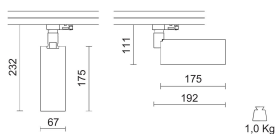

Perfetto Compact LKM Cut-Phase 18W 3000K CRI85 29°

Design:

IP 20

Product Code	Color
--------------	-------

751-1613MD-21	Mat white
---------------	-----------

General specifications

Product type	Track lights
Mounting type	LKM 3-phase track
Indoor/Outdoor light	Indoor
Description	Spotlight for LKM 3-phase electrified tracks with Cut-Phase power supply, specially developed for high efficiency COB LEDs. Optical devices for better visual comfort are available.
Applications	Showrooms , Shops , Retail , Museums

Lighting specifications

i Stated L.O.R. and delivered lumens values are related to standard beam angle versions

Lamp description	LED 2400lm 18W 3000K CRI85
Nominal lumens on thermal regime (lm)	2400
LOR	72.9
Delivered lumen (lm)	1750
System wattage (W)	19,4
Watt source (W)	18
Color temperature (K)	3000
CRI	CRI 85
Lamp type	COB LED
Average lamp life (h)	L80B10 50.000
Photobiological risk group	RG1
Unified Glare Rating (U.G.R. <)	16

Optical specifications

Light distribution	Symmetric
Emission	Direct
Orientation	It can rotate up to 355° around the vertical axis and pivot up to 90° upwards.
Light beam	29°

Weight and dimension

Length (mm)	175
Height (mm)	232
Diameter (mm)	67
Weight (Kg)	1

Power tolerance ± 5% - Luminous flux tolerance ± 5% - Measurement uncertainty ± 10% - Ta: 25°C

Accessories

Product Code 28-9004-30
Name Snoot

Product Code 28-4080-30
Name Honeycomb, to be used with snoot code 28-9004-30